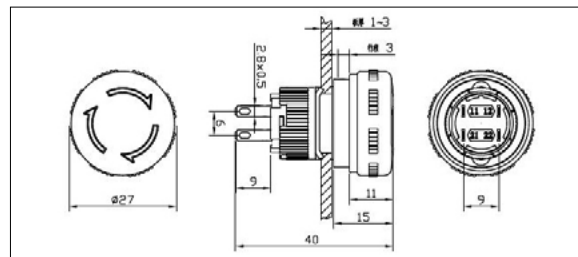

ZLQ16A-M11Z/PC (32)

ZLQ16A-M11Z/PC (27)

METAL Emergency push switch

Model description

Ø Mounting hole	Serial number	Diameter	Switch combination	Operation Type	Material
16	A	27 mm. 32 mm.	2NO-2O NO is normally open contact.	Z Self lock type	PC