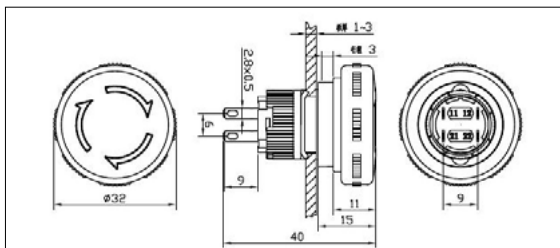

ZLQ16A-M11Z/PC (32)

ZLQ16A-M11Z/PC (27)

METAL Emergency push switch

Model description

Ø Mounting hole	Serial number	Diameter	Switch combination	Operation Type	Material
16	A	27 mm. 32 mm.	2NO-2O NO is normally open contact.	Z Self lock type	PC