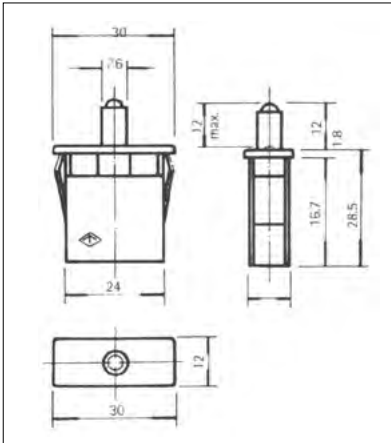

IP-190-11(OFF)-WT-P4-A

Ask for other lever possibilities.  
The lever can be personalized by  
the customer.

250VAC 0.25A T85 5E4

**m2b**  
rleil  
europe

# IP-190

IP-190		11(OFF)		WT/WT		P4		A	
Function		Cap colour / Housing		Terminals		Lever length			
11(OFF)	ON - (OFF) 2T	WT	White			A	12 mm		
						B	30 mm		