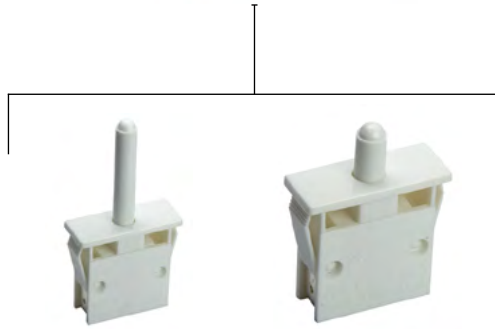

IP-190-11(OFF)-WT-P4-A

Ask for other lever possibilities.  
The lever can be personalized by  
the customer.

250VAC 0.25A T85 5E4

**m2b**  
rleil  
europe

# IP-190

IP-190		11(OFF)		WT/WT		P4		A	
Function		Cap colour / Housing		Terminals		Lever length			
11(OFF)	ON - (OFF) 2T	WT	White			A	12 mm		
						B	30 mm		