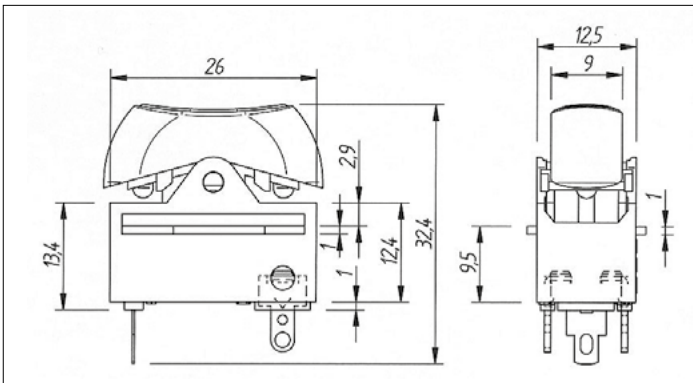

MB-0500-10-168-BK/BR-P45-B-0

13A 125V

250VAC 16(3) T85/55 1E4
10(2) T85/55 5E4

MB-0500

MB-0500 10 2 BK/BR P16 A S

Function		Cap Printing		Cap colour / Housing		Terminals	Box type		Support	
10	OF - ON - ON	0	None	WT	White		A		S	
		371	● 1 2	BK	Black					
		372	0 1 2	RE	Red		B		O	
		168	○ I II	OR	Orange					
		K	Without actuator	GR	Green					
		X	Custom	BL	Blue					
				BR	Brown					

Electrical diagram