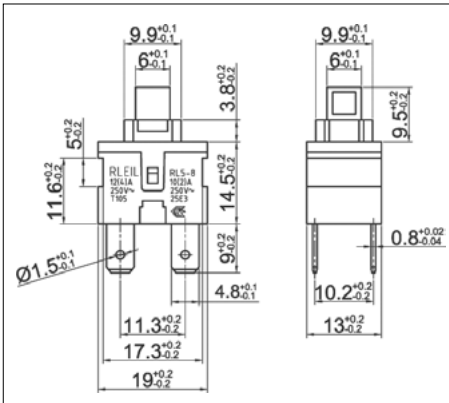

RL-58-21-BR/BR-P4-A1

12 (4) A 250VAC T105 1E4
10(2) A 250VAC T105 25E3

RL-58

RL-58 21 RE/BK P4 A1

Function		Cap colour / Housing		Terminals	Cap Type
11	ON - OFF 2T	WT	White		A1
11 (ON)	(ON) - OFF 2T	BK	Black		
21	ON - OFF 4T	BR	Brown		A2
21 (ON)	(ON) - OFF 4T				